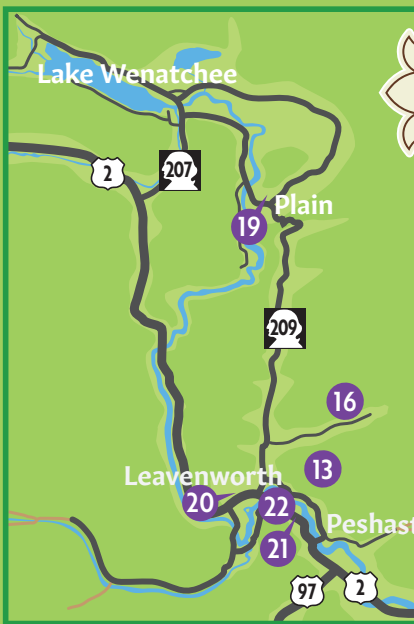

Tasting Rooms

Downtown Leavenworth

Categories Key

- **BREWERIES**
- **CIDER & BEER**
- **SPIRITS**
- **WINE & CHAMPAGNE**

Map not to scale

Breweries

- 1 Blewett Brewing
- 2 Doghaus Brewery
- 3 Icicle Brewing Company

Cider & Beer

- 4 Bushel & Bee Taproom
- 5 Leavenworth Cider House

Spirits

- 6 Blue Spirits Distilling & Events Center

Wine & Champagne

- 7 A Taste of Icicle Ridge Winery
- 8 Boudreaux Cellars
- 9 Chateau Faire Le Pont Winery
Leavenworth Tasting Room

- 10 Goose Ridge Wine & Cider
- 11 Hard Row to Hoe Vineyards
- 12 House of Champagne
- 13 Icicle Ridge Winery
- 14 Icicle Ridge Winery Uptown
- 15 Milbrandt Vineyards
- 16 Neu Flessenow Cellars
- 17 Obelisco Estate
- 18 Patterson Cellars
- 19 Plain Cellars
- 20 Rocky Pond Estate Winery
- 21 Silvara Vineyards
- 22 Usurious Wines
- 23 Water From Wine
- 24 WineGirl Wines
- 25 WooHoo Winery Tasting Room